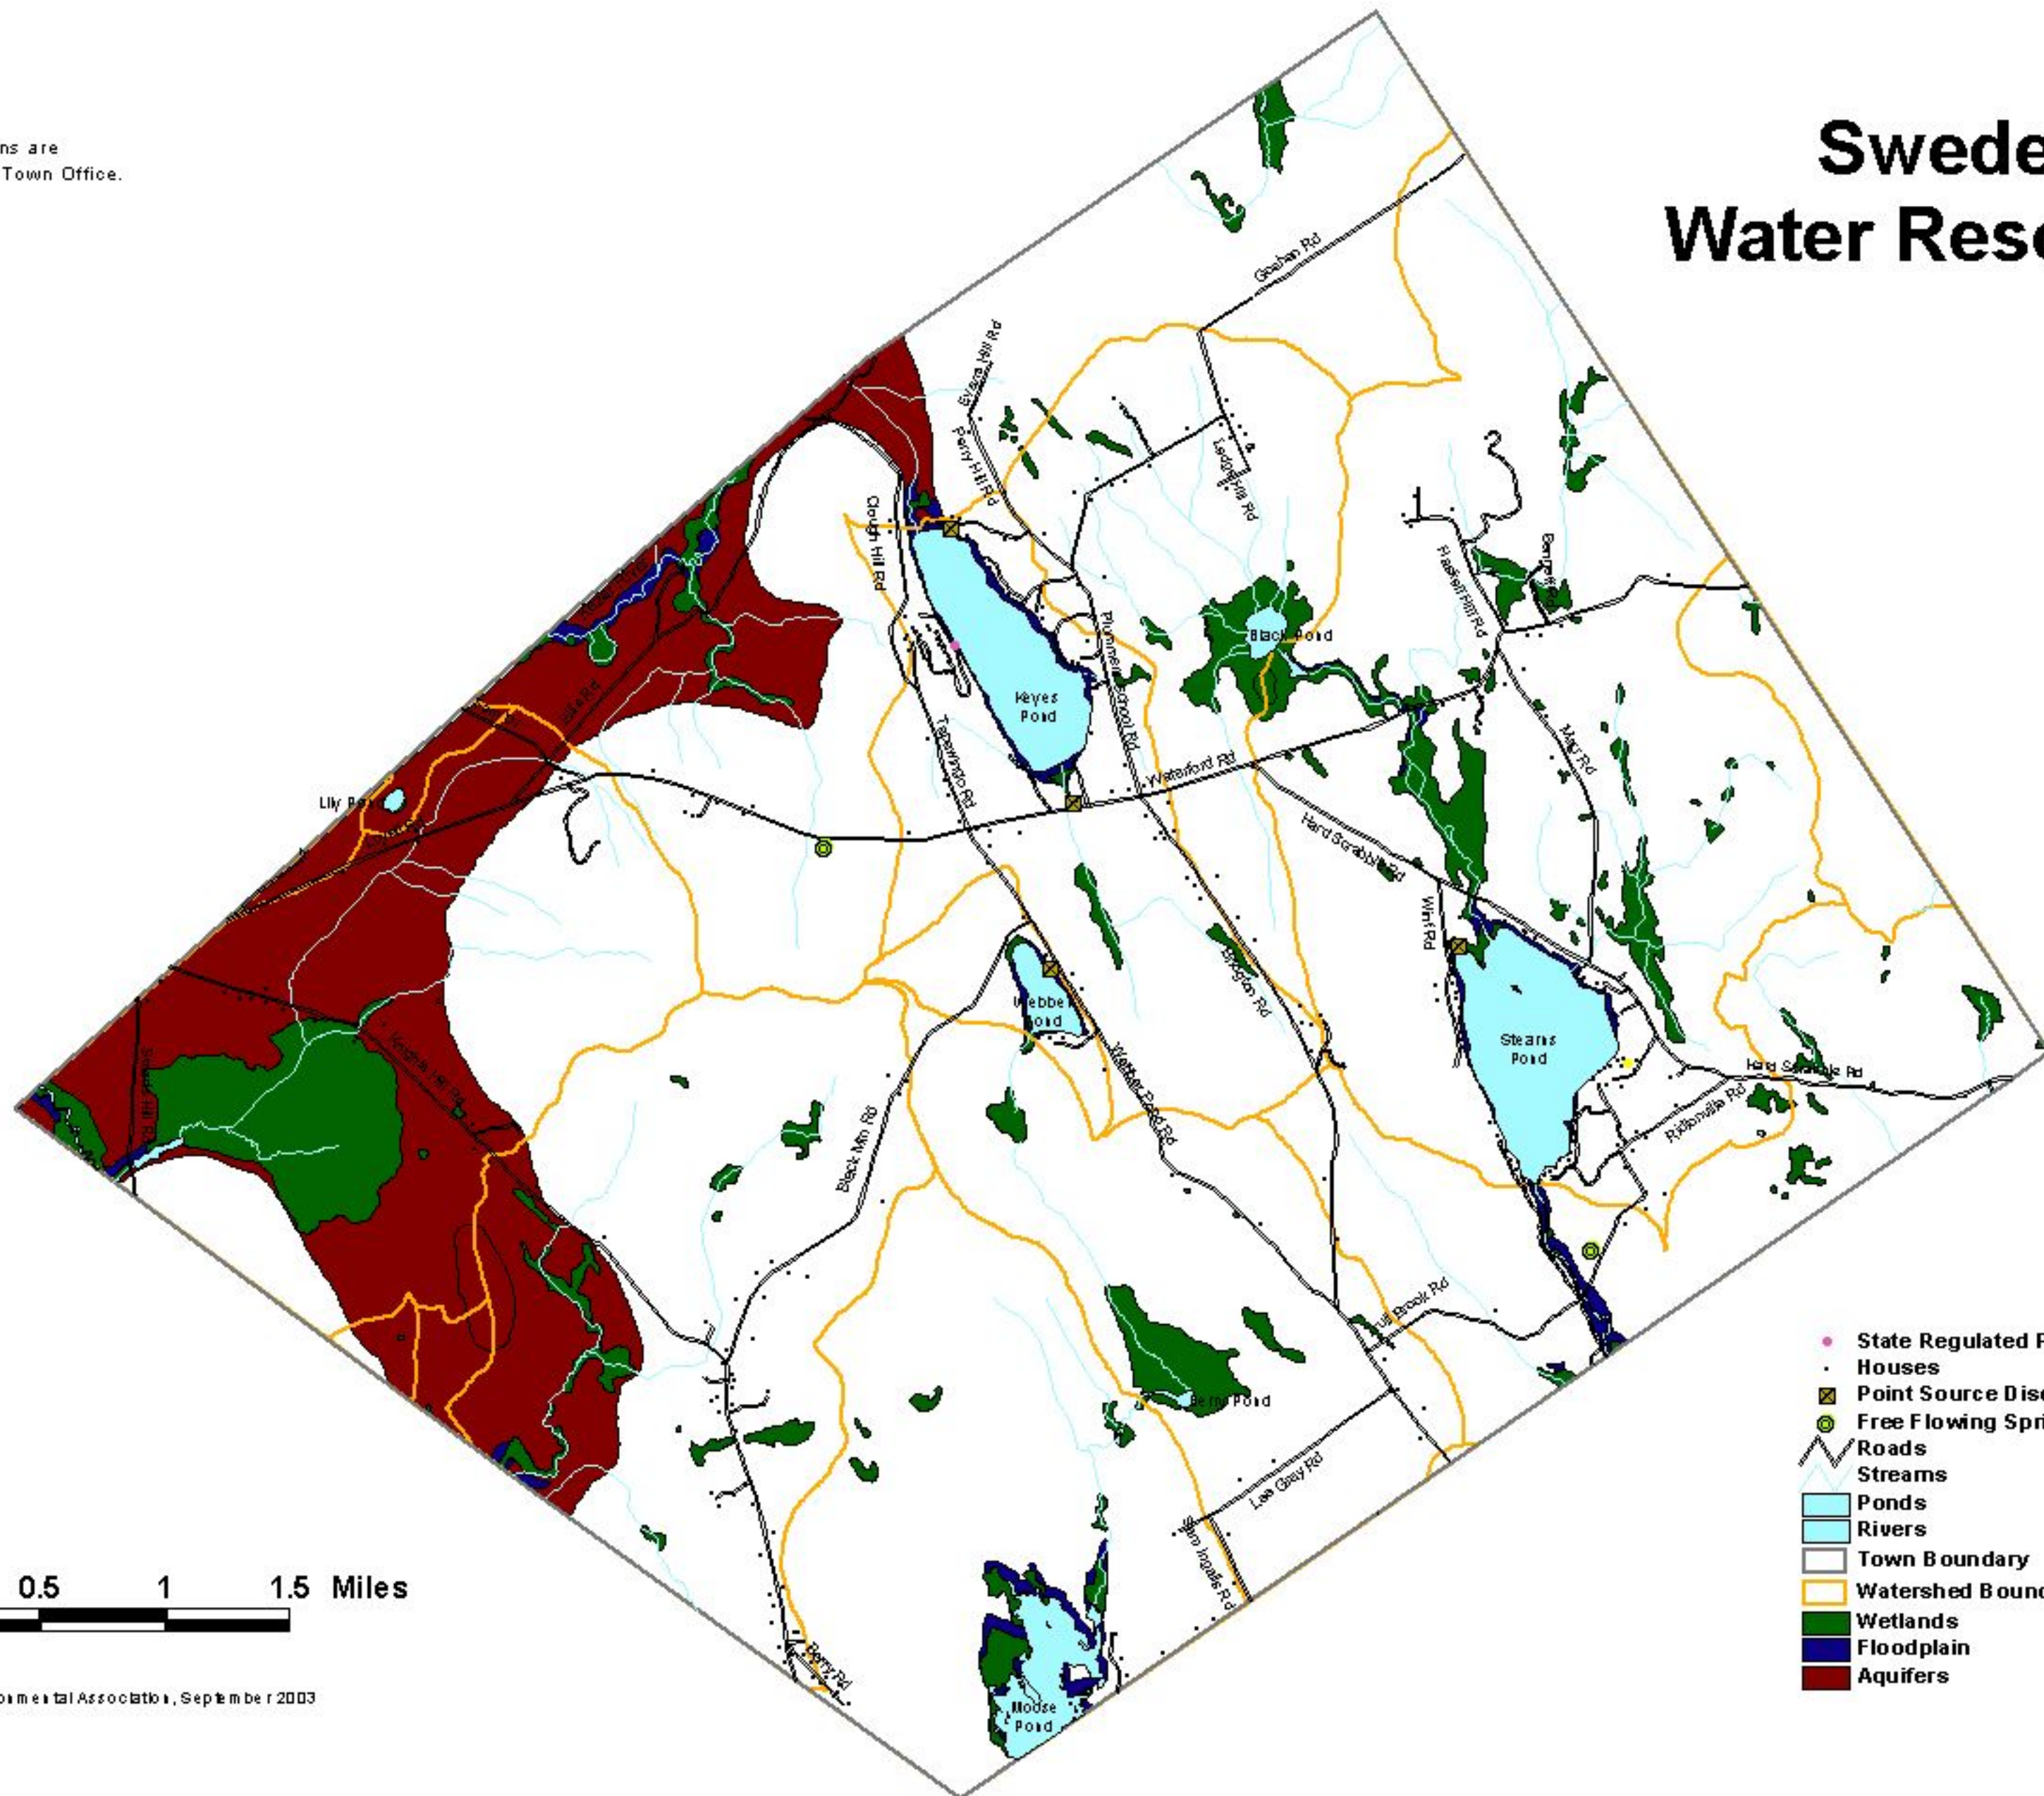

Sweden Water Resources

Boundaries and locations are approximate. Verify at Town Office.

- State Regulated Public Water Supply
- Houses
- Point Source Discharges
- Free Flowing Springs
- Roads
- Streams
- Ponds
- Rivers
- Town Boundary
- Watershed Boundaries
- Wetlands
- Floodplain
- Aquifers