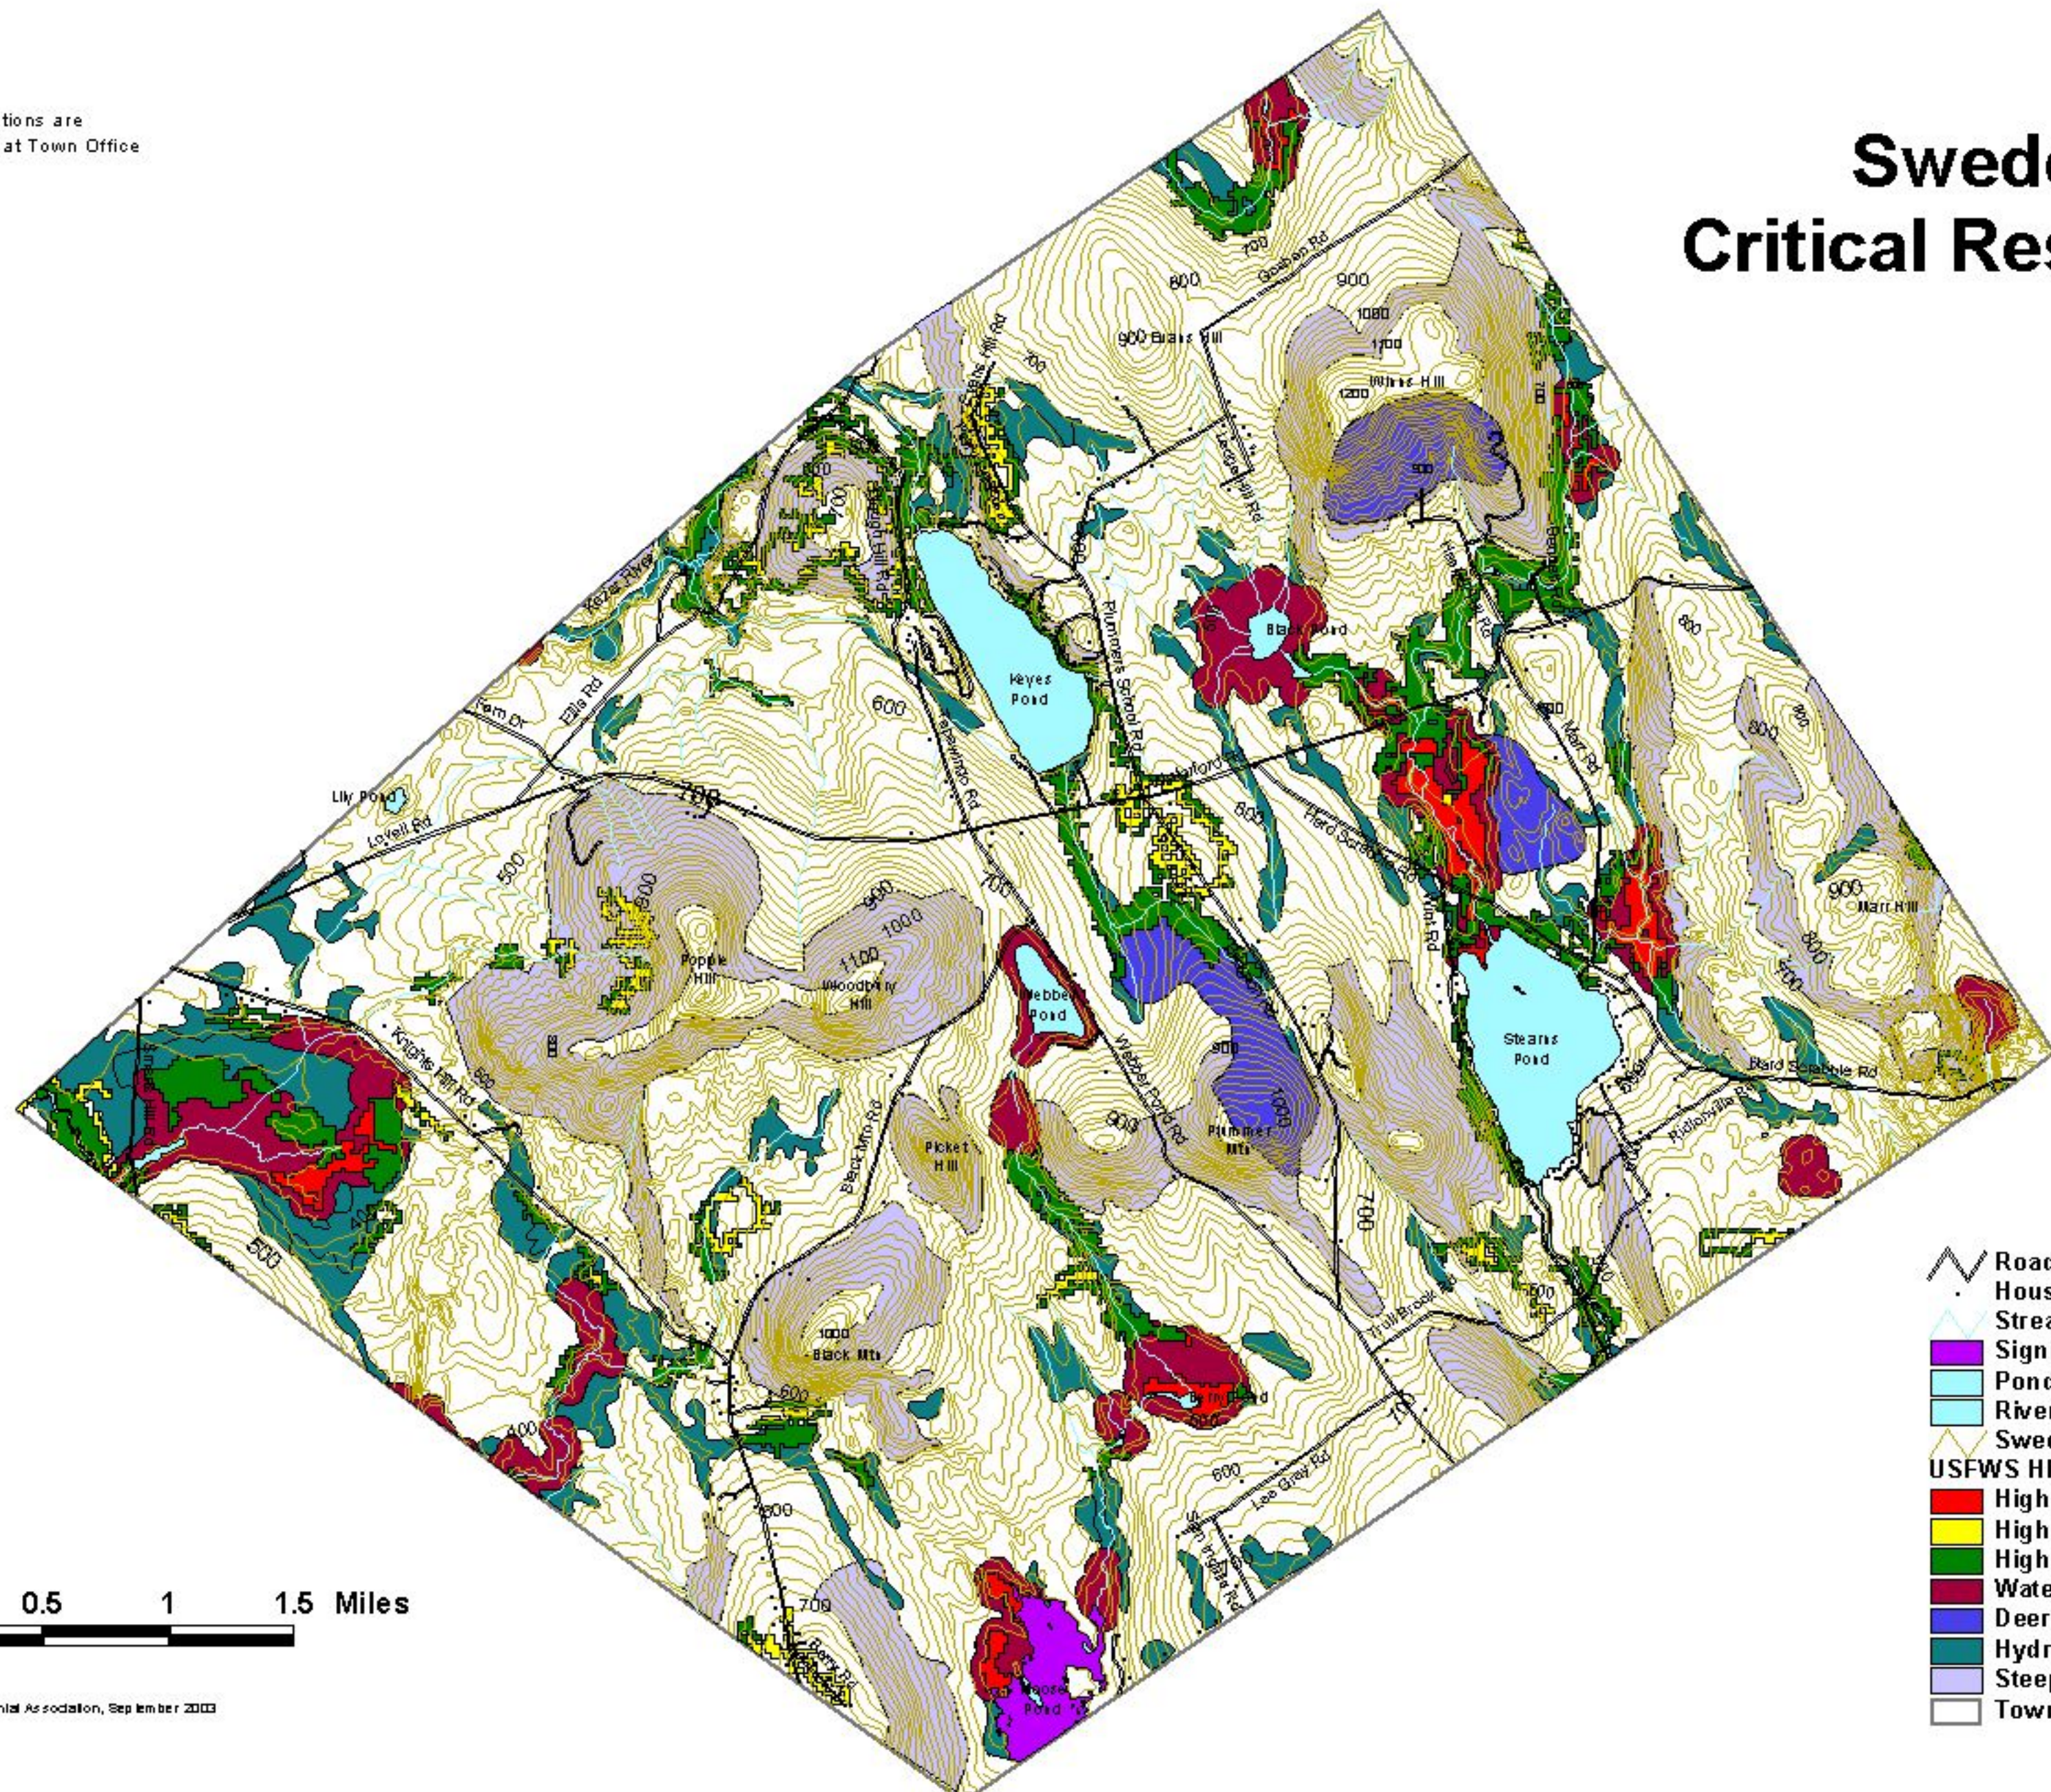

Boundaries and locations are approximate. Verify at Town Office

# Sweden Critical Resources

- Roads
- Houses
- Streams
- Significant Fisheries
- Ponds
- Rivers
- Sweden Contours (20 foot intervals)
- USFWS HIGH VALUE HABITAT**
- High Value Freshwater Wetland Habitat
- High Value Grassland Habitat
- High Value Upland Forest Habitat
- Waterfowl and Wading Bird Habitat
- Deer Wintering Areas
- Hydric and Partially Hydric Soils
- Steep Slopes
- Town Boundary