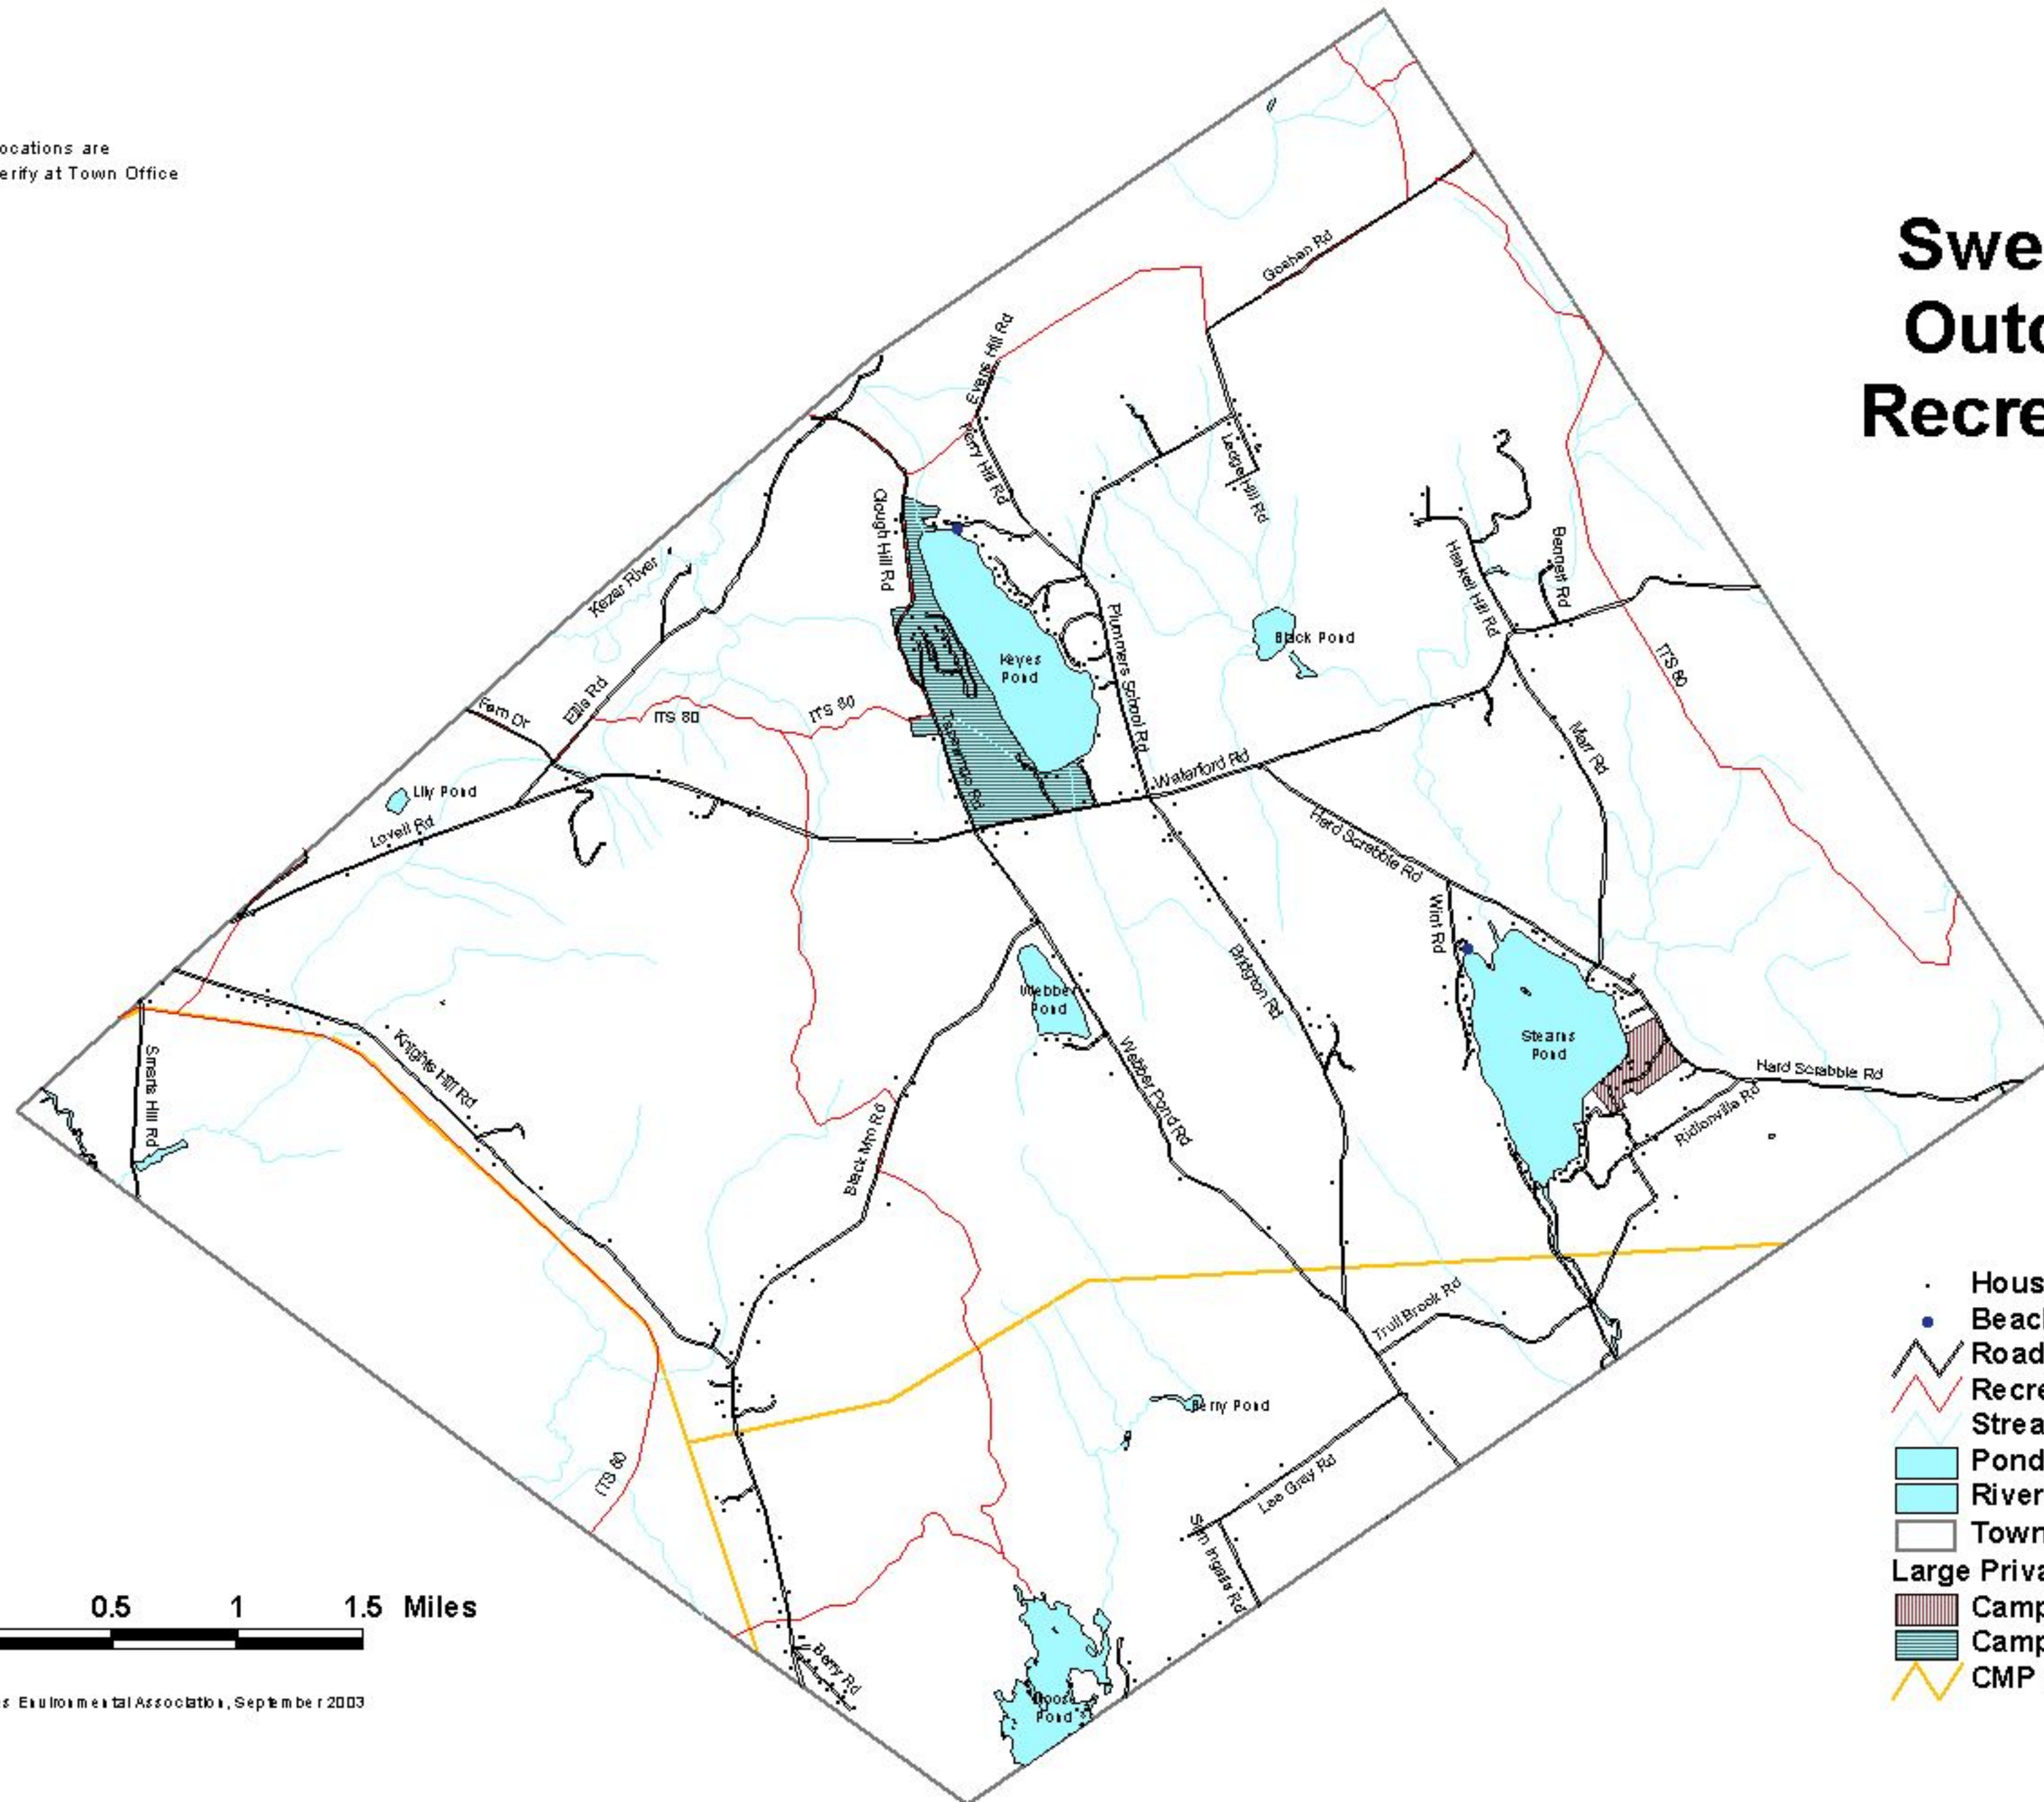

Boundaries and locations are approximate. Verify at Town Office

Sweden Outdoor Recreation

- Houses
- Beaches and Boat Launches
- Roads
- Recreational Trails
- Streams
- Ponds
- Rivers
- Town Boundary
- Large Private Summer Camps
- Camp Encore Coda
- Camp Tapawingo
- CMP Transmission Line